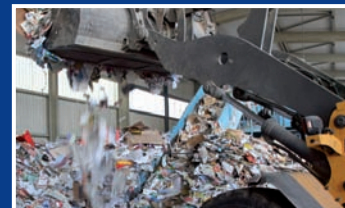

Extensive experience in Magnetism and Eddy Currents has allowed **REGULATOR-CETRISA** to **DEVELOP** and **MANUFACTURE** a complete and high performance range of units for sorting and recovery of metals.

SEPARATION and RECYCLING METALS

Since the beginning, a firm commitment to the quality of its products, a continuous job in R&D&i and the objective of satisfying the client's needs have allowed **REGULATOR-CETRISA** to be considered one of the best specialists in equipment and installations for separating and recycling metals.

ELV

Urban waste

Plastic

VEEE

Glass

Wood

WIDE RANGE OF PRODUCTS

A wide range of products offer a multitude of possibilities for the separation of ferrous and non-ferrous metals, in all sectors and industries.